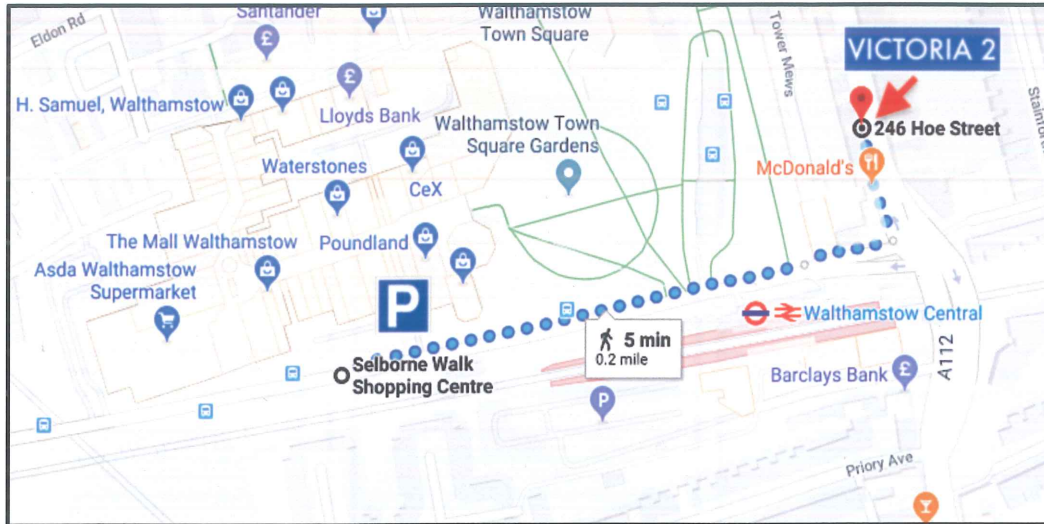

246 Hoe Street, Walthamstow E17 3AX

Parking Available

inside the shopping centre car park The Mall, E17 7JR

Visit us in-store for a personal experience with a full fitting and measuring service for your child's first secondary school uniform.

WALTHAMSTOW SCHOOL FOR GIRLS

Uniform Price List

Available at

VICTORIA 2

246 Hoe Street, London E17 3AX
020 8520 2176

www.victoria2schoolwear.co.uk

Opening Hours

Mon-Sat
9:30am – 5:30pm